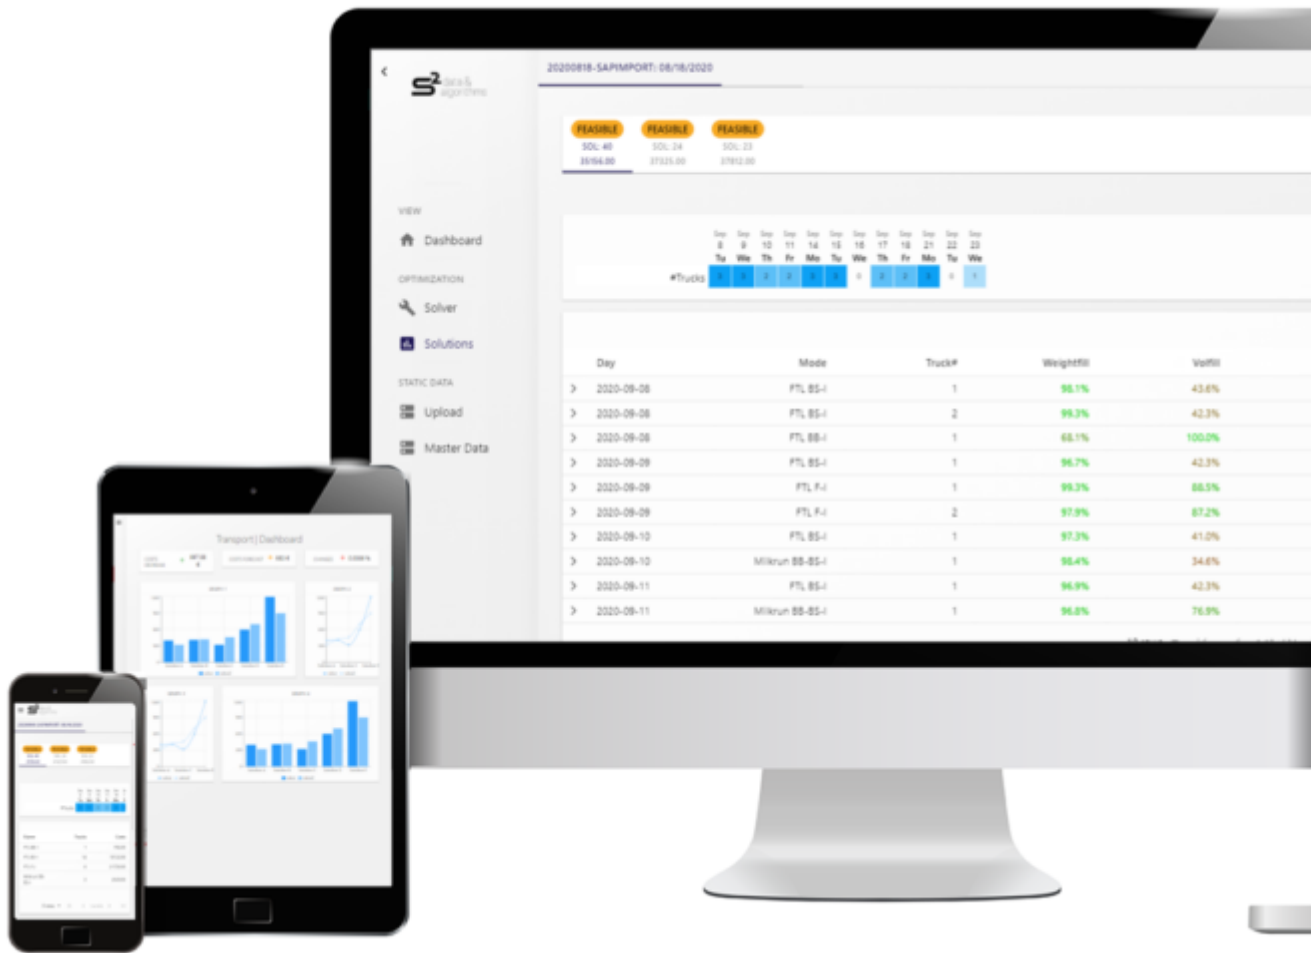

# AplusB

ACADEMIA PLUS

Page

[www.sciencepark.at](http://www.sciencepark.at)

### **We optimize your business**

Our S2data platform is a software solution for automating and optimizing operational planning tasks in transport, production and warehouse management

Billions of euros of potential are lost every year in operational planning because companies do not use optimization algorithms to improve their daily planning. Our optimization platform is a plugin in ERP or supply chain management software and optimizes operational planning for transportation, production and inventory planning with one click. It is the unique tool on the market that integrates all these issues along the supply chain with a clear focus on operational planning, quickly adapts to existing business processes and delivers robust solutions based on cutting-edge research in robust optimization. The platform is offered as Software & Algorithms in the cloud.