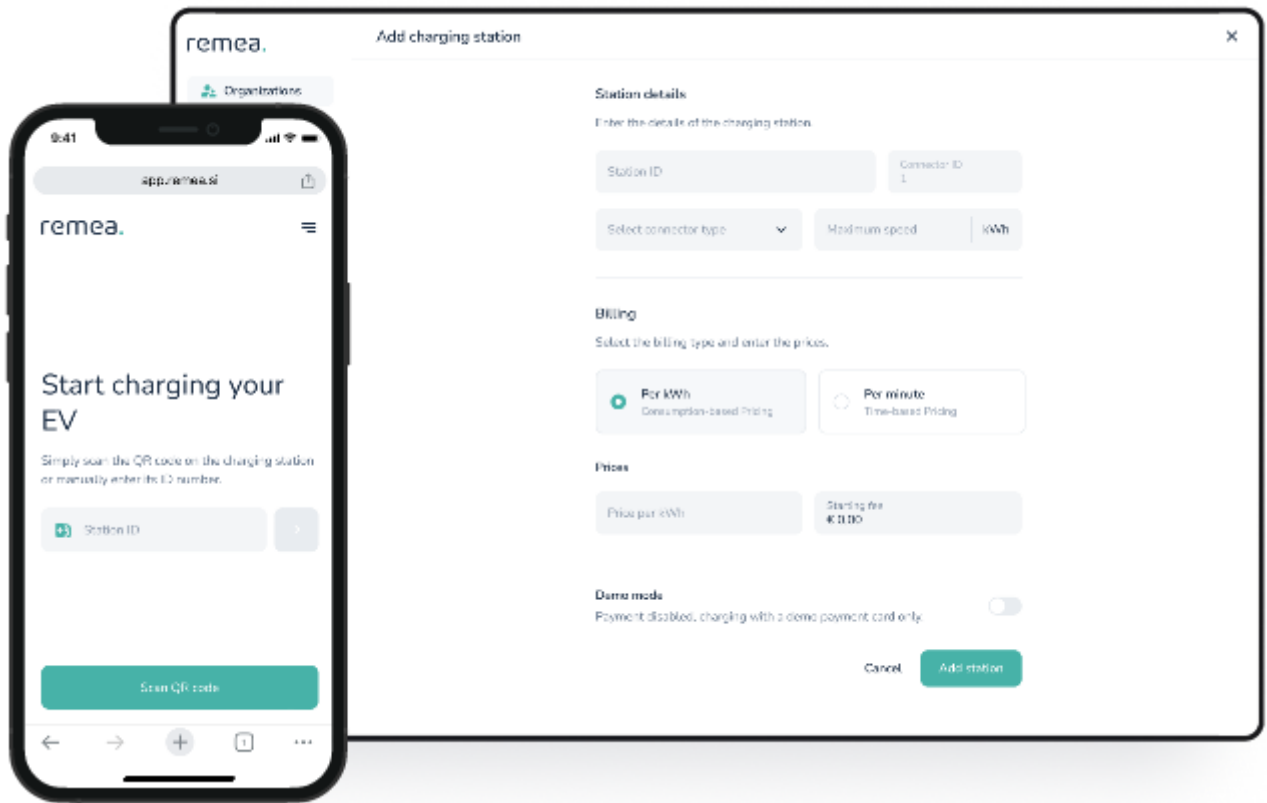

USP

Web based EV B2B Charging solution with the simplest use for driver and business owner without fixed subscription.

Target market: EU

Space connection

We will use Copernicus weather data in order to optimize the EV chargers that we are managing.

Team

Klement Kralj, Andrej Rokavec, Stefani Kecman

Social media channels

[Facebook](#)

[Instagram](#)

[LinkedIn](#)

[YouTube](#)

Contact: Klement Kralj (klement.kralj@remea.at)

Website: <https://remea.at>